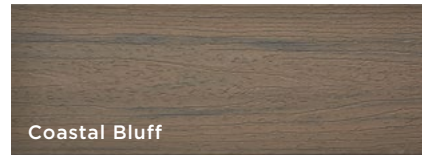

GOOD

Trex Enhance® BASICS

Priced to put the pressure on treated lumber.

$ █ (25) ★