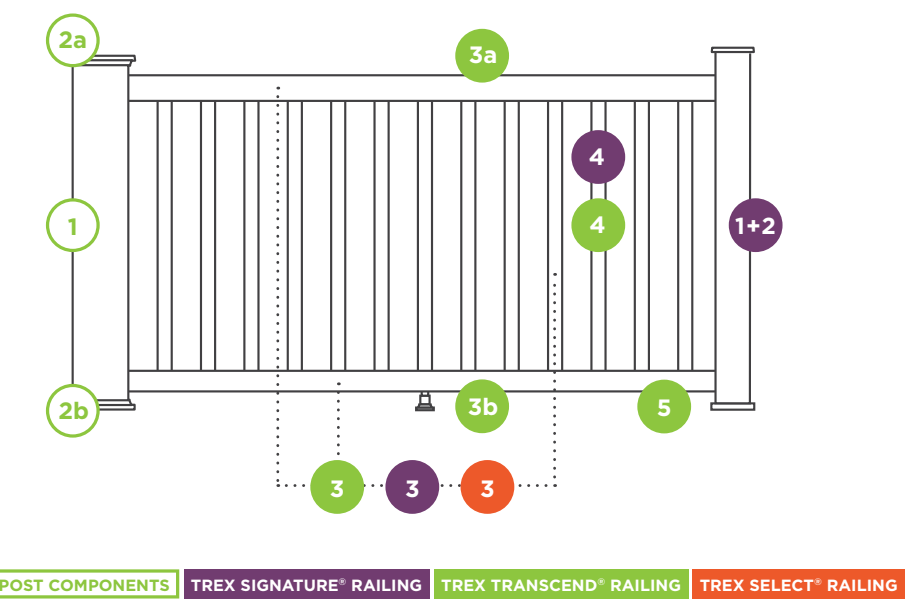

XX = COLOR PREFIX

IM Island Mist	GP Gravel Path	PG Pebble Grey	FW Foggy Wharf	CS Clam Shell
TT Tiki Torch	RS Rope Swing	WG Winchester Grey	RH Rocky Harbor	BD Beach Dune
HG Havana Gold	VL Vintage Lantern	SD Saddle	TS Toasted Sand	SD Saddle
SR Spiced Rum		WB Woodland Brown	CB Coastal Bluff	WW Wood Grain White
LR Lava Rock		MB Madeira		

RAILING— a lot easier than it looks

Selecting the right railing is pretty easy, but each Trex® railing line is a little different. Please read the system descriptions at the top of each product section so you can choose exactly which railing components you need to complete your design. For additional guidance, the chart to the right depicts each railing system's components.

Trex Post Sleeves, Caps & Skirts

These components can be used as steps 1 & 2 for all Trex railing lines.

STEP	COMPONENT	DESCRIPTION	ITEM NUMBER
1	Post Sleeve	Each 4x4 and 6x6 post sleeve fits over a 4x4 pressure treated post or equivalent post mount.	
		4" x 4" x 39" Post Sleeve <i>[4.45 in x 4.45 in x 40 in (113 mm x 113 mm x 101 cm) external dimensions]</i>	XX040439APS
		4" x 4" x 108" Post Sleeve <i>[4.45 in x 4.45 in x 108 in (113 mm x 113 mm x 274 cm) external dimensions]</i>	XX0404108APS
		6" x 6" x 39" Post Sleeve <i>[5.5 in x 5.5 in x 39 in (139 mm x 139 mm x 990 mm) external dimensions]</i>	WT060639APS
2a	Post Sleeve Cap	Also available with LED lighting. See page 54.	
		Flat 4" x 4" Post Sleeve Cap <i>[4.55 in x 4.55 in (115 mm x 115 mm) internal dimensions]</i>	PXXSQCAP4X4
2b	Post Sleeve Skirt	Flat 6" x 6" Post Sleeve Cap <i>[5.55 in x 5.55 in (140 mm x 140 mm) internal dimensions]</i>	PWTSQCAP6X6
		4" x 4" Post Sleeve Skirt <i>[4.55 in x 4.55 in (115 mm x 115 mm) internal dimensions]</i>	PXXSKIRT4X4
ACCESSORY	Surface Mount Post	6" x 6" Post Sleeve Skirt <i>[5.55 in x 5.55 in (140 mm x 140 mm) internal dimensions]</i>	PWTSKIRT6X6
		Aluminum Surface Mount Post for 36" (914 mm) Rail Height (1/box) <i>Actual external dimensions of insert: 3.75 in x 3.75 in x 7 in (95 mm x 95 mm x 177 mm)</i>	ALPOSTMOUNT36
ACCESSORY	Joist Mount Post	Aluminum Surface Mount Post for 42" (1066 mm) Rail Height (1/box) <i>Actual external dimensions of insert: 3.75 in x 3.75 in x 7 in (95 mm x 95 mm x 177 mm)</i>	ALPOSTMOUNT42
		Surface Mount Post Hardware—Wood (10 kits/box)	ALPOSTHWDECK
ACCESSORY	Surface Mount Post	Aluminum Joist Mount Post for use with all Trex railing heights (1/box) <i>Actual external dimensions of insert: 3.75 in x 3.75 in x 7 in (95 mm x 95 mm x 177 mm)</i>	CPJMNTPOST63
		For use with 4x4 composite post sleeve	
ACCESSORY	Joist Mount Post	For use with 4x4 composite post sleeve	

XX = COLOR PREFIX

WT Classic White	GP Gravel Path	TH Tree House
BK Charcoal Black	RS Rope Swing	VL Vintage Lantern