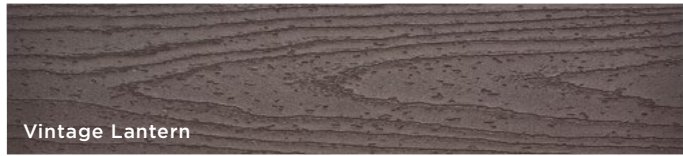

BETTER

Trex Select® EARTH TONES

The perfect pairing of price and minimal maintenance.

$$ █ (25) ★★