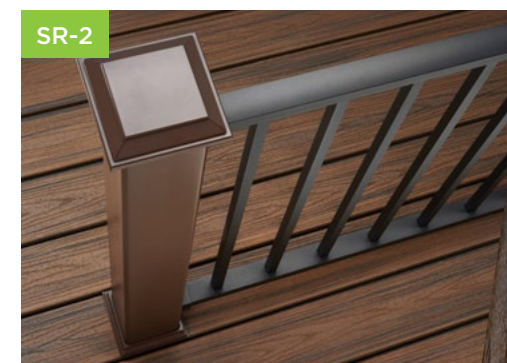

Perplexed by railing? Try a style shortcut.

Rail Kits

OFF-THE-SHELF EASE

Perfect for DIYers, this one-box solution includes top and bottom rails, your preferred infill and all necessary hardware for a single section of railing. Available in our most popular colors, kits cut down on the number of steps in your selection and ordering processes.

Post sleeve, cap and skirt sold separately.

Decking & Railing Duos

COLOR-MINDED PAIRINGS

Know which decking color you're building with? Then start here. Each of our decking colors has been paired with three distinct rail-and-baluster looks. Choose from 60 unique ensembles, each accompanied with a thorough list of materials and tagged with an alphanumeric code, all online at duos.trex.com

SR-3

Spiced Rum (SR)