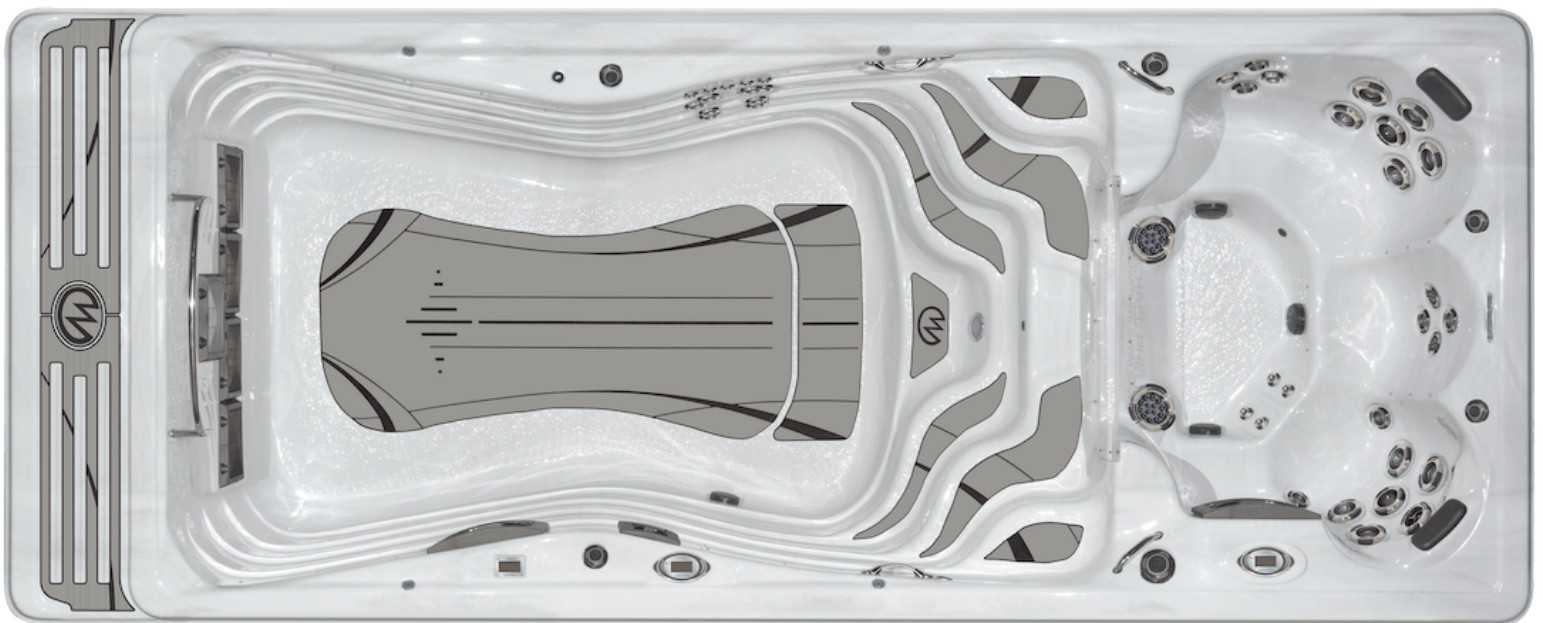

MP Momentum™ Deep

With the MP Momentum Deep, you don't have to choose between a backyard swimming pool and a hot tub. Two sets of temperature controls allow you to exercise in cooler water and retreat into warm water up to 99 degrees. A generous swim area is ideal for aquatic fitness and refining your stroke. And the innovative propulsion system delivers a smooth, wide current that you can adjust based on your wellness goals. The adjoining hot tub features ergonomic seating and adjustable jets that target your pressure points to promote relaxation and recovery — for your body and mind.

SWIM SPA STRUCTURE
(/resources-warranty)

SHELL SURFACE
(/resources-warranty)

EQUIPMENT & PLUMBING
(/resources-warranty)

Standard Features

- Sleek, European-inspired styling allows for a smoother swimming experience than other swim spas
- Wave XP Pro Propulsion™ Technology ([/features-wave_technology](#))
- Dual Temperature Settings for swimming area and relaxation sides
- Spa and swim sides separated with custom styled lighted clear acrylic wall
- Xtreme Therapy™ Seats ([/features-therapy](#))
- 2 MasterBlaster™ Foot Massage Jets ([/features-therapy](#))
- Xtreme Therapy™ Cove ([/features-therapy](#))
- SoftTread™ Nonslip, Comfort Floor System by SwimDek® (*shown*) ([/features-softtread](#))
- Rowing and Exercise Equipment
- 4 laminar flow water features
- Deluxe Waterline LED Lighting
- Stainless Steel Jets
- EcoPur Charge® Filtration ([/features-easy_to_maintain](#))
- Low Maintenance ([/features-easy_to_maintain](#))
- Wi-Fi Module
- The most energy efficient ([/features-energy_efficient](#)) swim spa you can buy (requires only 130 amp electrical service)
- Master Force™ Bio-Magnetic Therapy System — relieves pain and inflammation [More](#) ([/features-therapy.php](#))