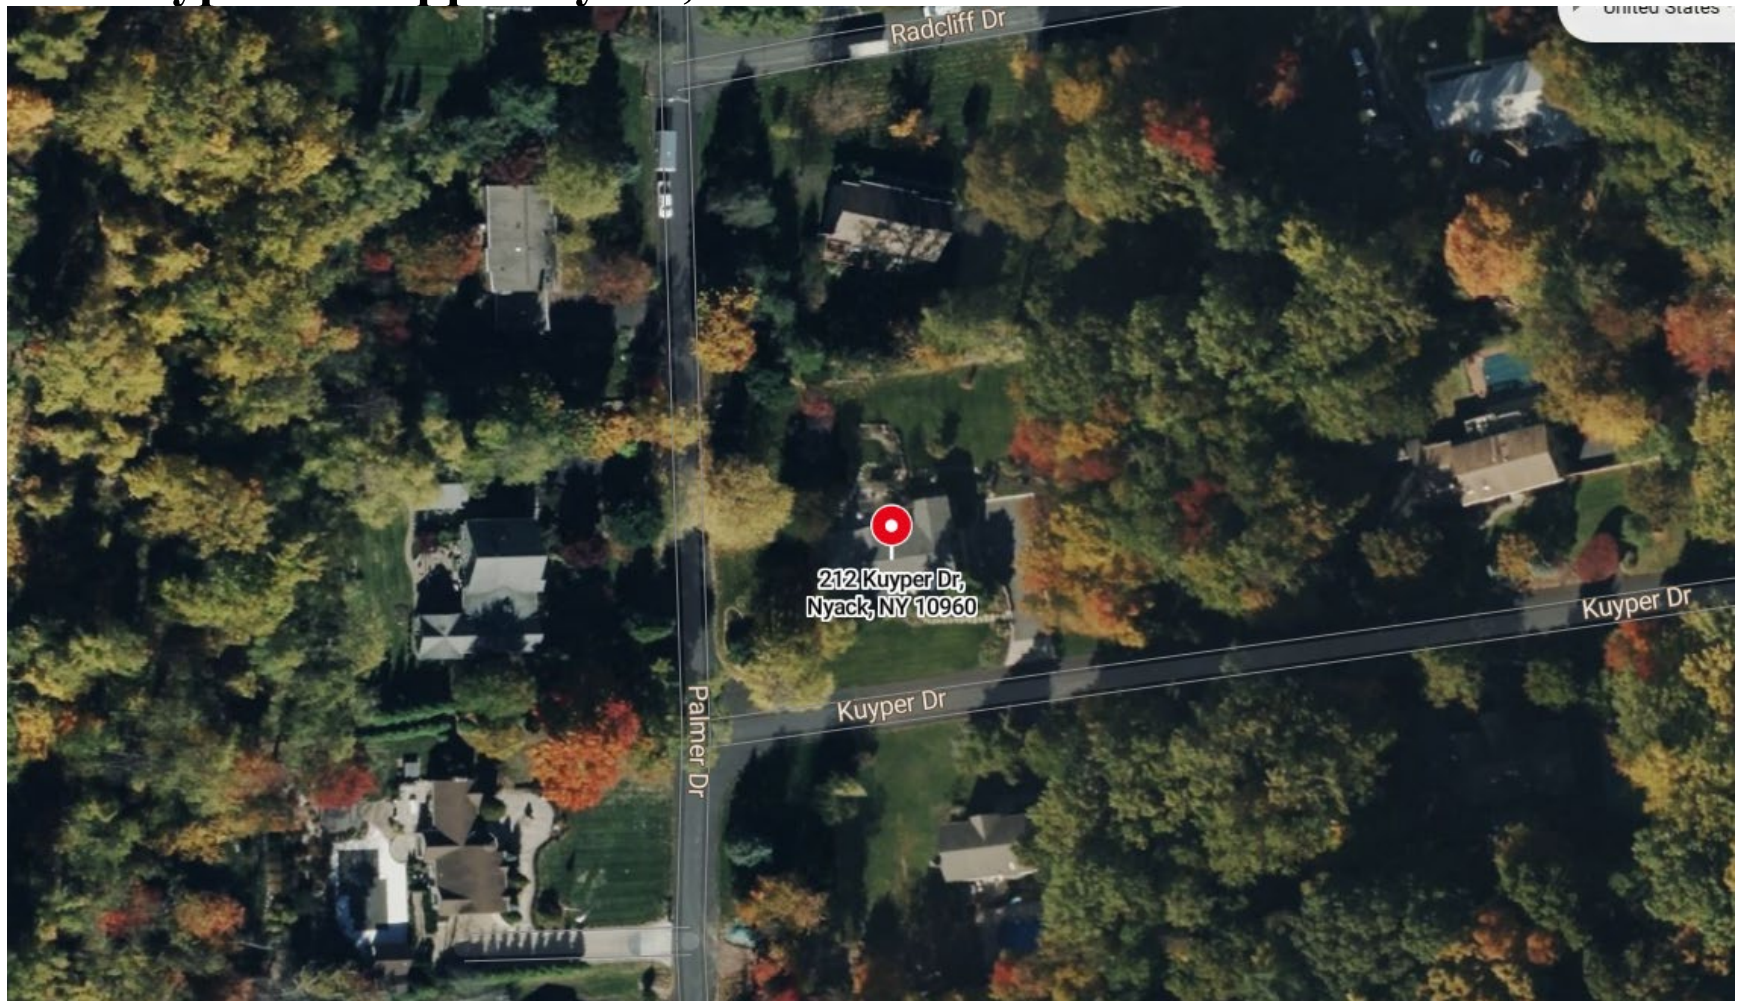

Bonnie Yassky Residence

212 Kuyper Dr. Upper Nyack, New York 10960

AERIAL VIEW OF 212 KUYPER