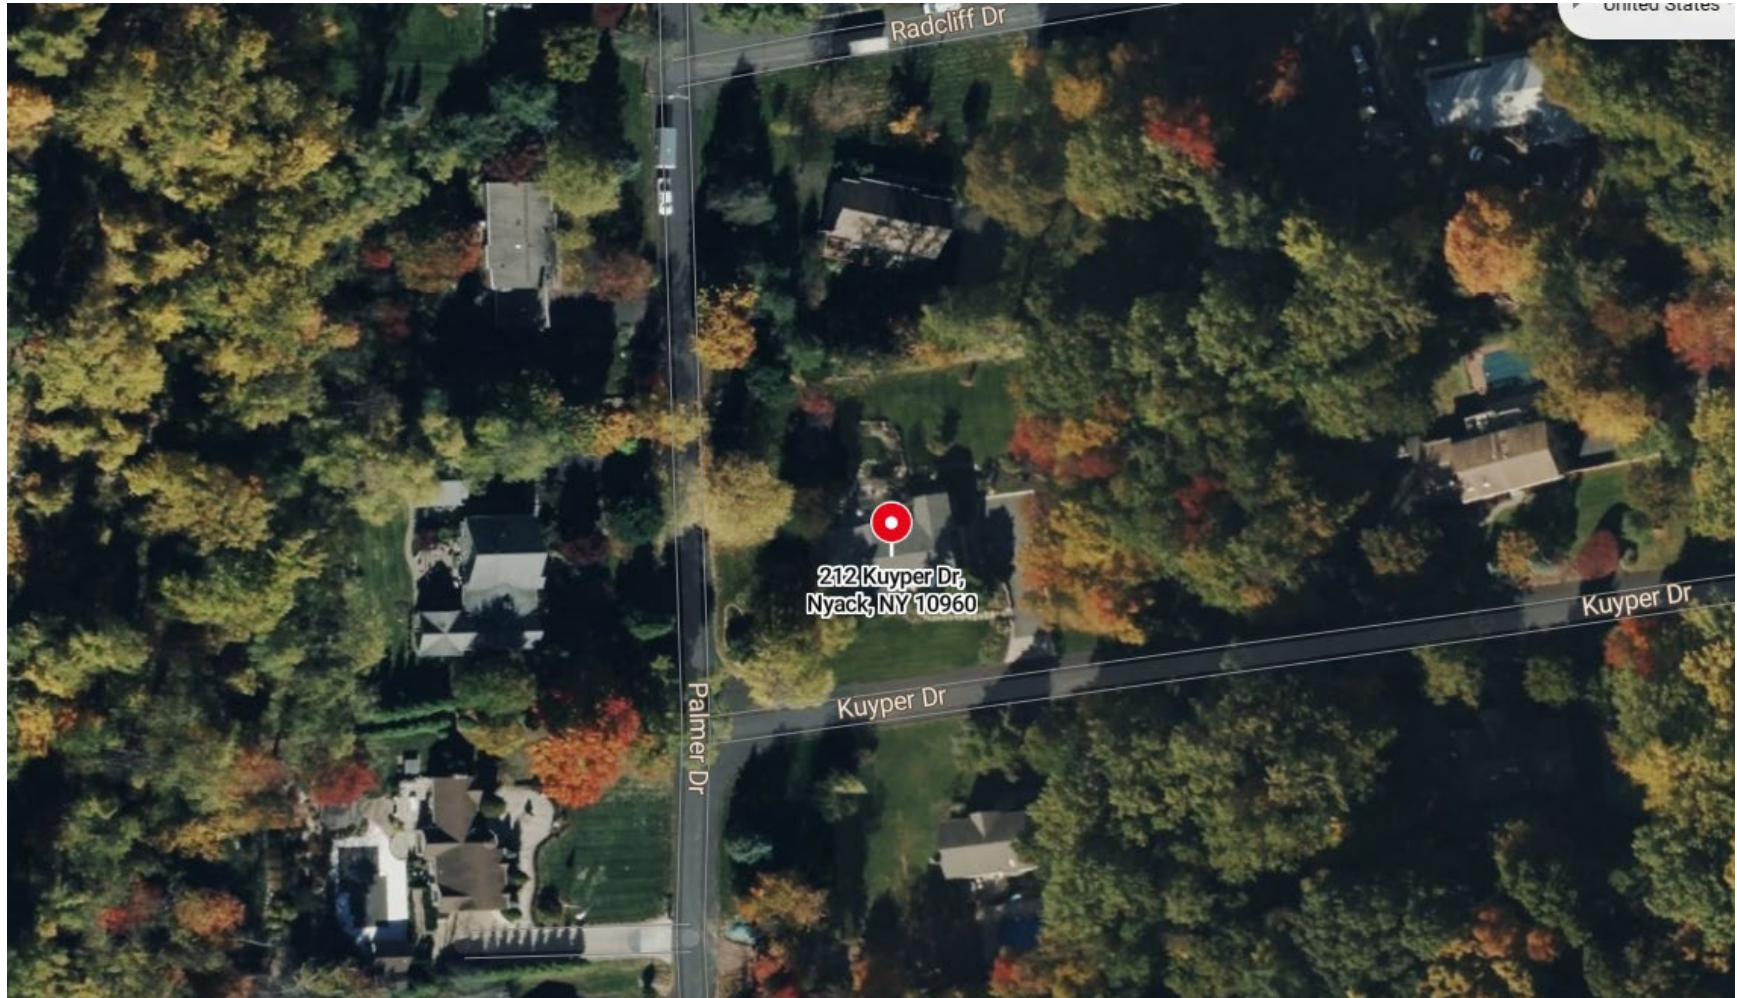

# **Bonnie Yassky Residence**

**212 Kuyper Dr. Upper Nyack, New York 10960**

**FRONT OF HOUSE**

# **Bonnie Yassky Residence**

**212 Kuyper Dr. Upper Nyack, New York 10960**

**BACK OF HOUSE**

# Bonnie Yassky Residence

212 Kuyper Dr. Upper Nyack, New York 10960

**VIEW OF 212 KUYPER DR. FROM 608 PALMER DR.**

**Bonnie Yassky Residence**

**212 Kuyper Dr. Upper Nyack, New York 10960**

**VIEW OF 608 PALMER DR. FROM 212 KUYPER DR.**

# Bonnie Yassky Residence

212 Kuyper Dr. Upper Nyack, New York 10960

**AERIAL VIEW OF 212 KUYPER**